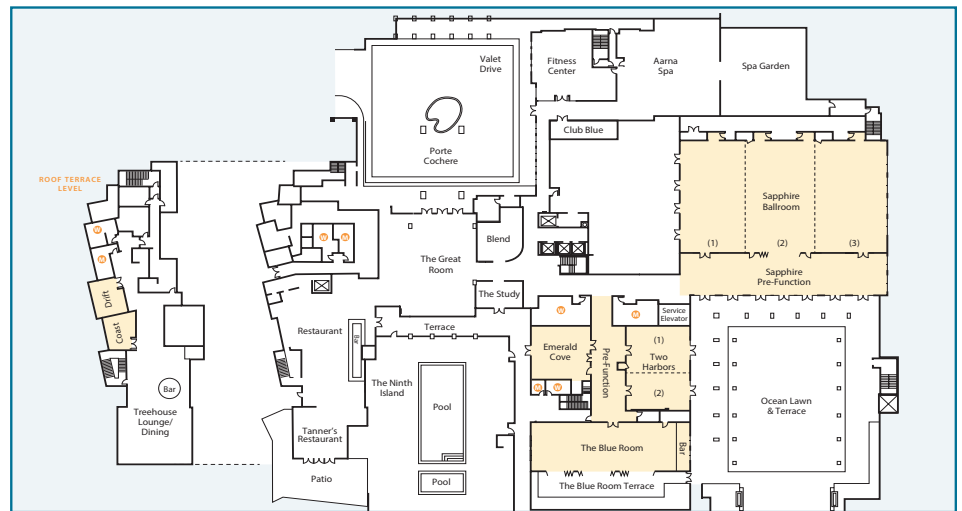

Four Diamond
Award

Room	Width	Length	Ceiling	Sq Ft	Classroom	Theater	Conference	U-Shape	Reception	Banquet - 72"
Sapphire	70	119	19	8400	390	955	N/A	N/A	900	720
Sapphire 1 or 3	70	36	19	2639	120	285	N/A	N/A	275	225
Sapphire 2	70	44	19	3122	150	385	N/A	N/A	350	270
Sapphire 1&2	70	80	19	5761	270	670	N/A	N/A	625	495
Sapphire 2&3	70	80	19	5761	270	670	N/A	N/A	625	495
Sapphire Pre-Function	22	119	15	2750	N/A	N/A	N/A	N/A	300	N/A
Emerald Cove	34	33	16	1260	65	100	25	30	130	80
Two Harbors	37	46	14	1830	100	160	42	50	160	110
Two Harbors 1	37	23	14	915	50	80	21	25	80	60
Two Harbors 2	37	23	14	915	50	80	21	25	80	60
Drift				370	18	30	12	N/A	N/A	20
Coast				370	16	30	10	N/A	N/A	20
Blue Room	36	84	14	3450		N/A		N/A	300	180
Blue Room Terrace	28	103	N/A	2700		N/A	N/A	N/A	400	N/A
Ocean Lawn	89	65	N/A	6000		640	N/A	N/A	600	500
Ocean Lawn & Terrace				14600			N/A	N/A	1400	800